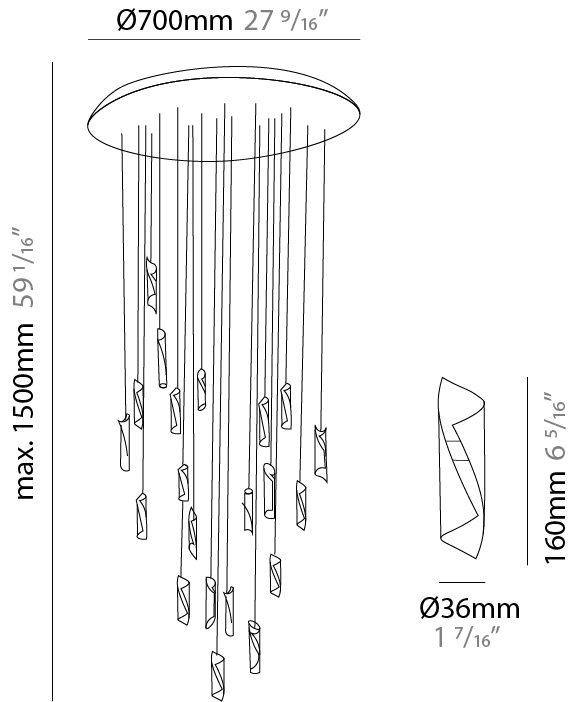

GENERAL

Series: HUE
Subseries: Hue 20
Brand: Knikerboker
Division: Design
Mounting Type: Suspension
Mounting Location: Ceiling
Subcategory: Ambient

PHYSICAL

Shape: Abstract
Diameter (mm): 700
Diameter (in): 27 9/16
Height (mm): 160
Height (in): 6 5/16
Max. Overall Height (mm): 1500
Max. Overall Height (in): 59 1/16
Light Distribution: Direct / Indirect
Fixture Finish: BRL / BFM / BRW / CLF / CLM / CLW / GLF / GLM / GLW / MBK / SLF / SLM / SLW / WHI
Fixture Material: Metal
Cable Details: Silicon Coaxial Cable

LED

Number of LEDs: 20
Color Temperature (°K): 3000
Max. Delivered Lumen (lm): 3000
CRI: >80 CRI
Lamp Life (hrs): 50000

OPTICAL

RATINGS AND CERTIFICATIONS

Certified By: Certified for North American Standards
IP rating: IP20

GENERAL

Series: HUE
 Subseries: Hue 30
 Brand: Knikerboker
 Division: Design
 Mounting Type: Suspension
 Mounting Location: Ceiling
 Subcategory: Ambient

PHYSICAL

Shape: Abstract
 Diameter (mm): 900
 Diameter (in): 35 7/16
 Height (mm): 160
 Height (in): 6 5/16
 Max. Overall Height (mm): 1500
 Max. Overall Height (in): 59 1/16
 Light Distribution: Direct / Indirect
 Fixture Finish: BRL / BFM / BRW / CLF / CLM / CLW / GLF / GLM / GLW / MBK / SLF / SLM / SLW / WHI
 Fixture Material: Metal
 Cable Details: Silicon Coaxial Cable